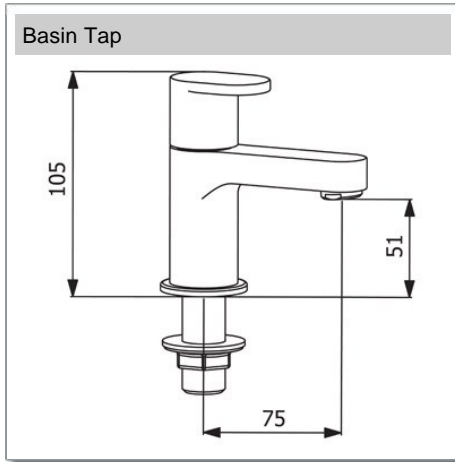

Strata Blade Basin Tap

Code	Description	Dimensions
4K6050	Basin Tap	See image

Pegler Yorkshire reserve the right to change specifications

10 Year Guarantee Luxury Taps and Mixers

Pegler Yorkshire Customcare 10 Year Guarantee - Terms and Conditions